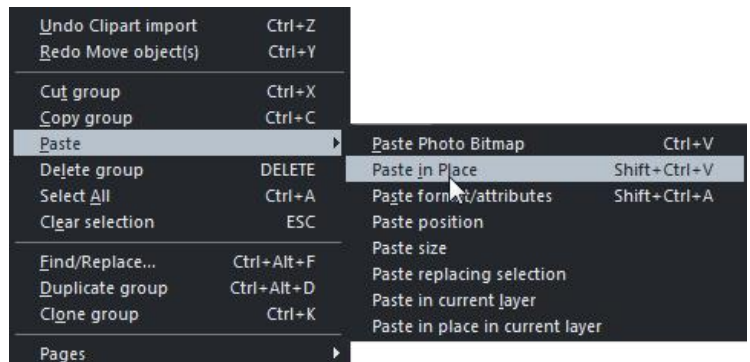

What's New in V7

• **The photo Magic Erase tool.** An automatic option to quickly erase unwanted objects from photos with amazingly seamless results. Simply draw around the unwanted object and click 'Magic Erase'.

• **New gallery system.** A new gallery bar with fly-out galleries gives instant access to all galleries and brings a significant improvement to workflow. Easily move galleries around the workspace, pin and dock them wherever you want, either individually or in 'stacks'.

• **Improved page management.** A new Page & Layer Gallery 'pages' mode displays a narrow list of page thumbnails, for easy page selection, access and management.

• **Edit inside groups and other composite objects.** Offers easy editing of grouped objects and makes it easy to add new objects into an existing group.

• **New 'magic snap'.** As you drag an object, it 'snaps' to points and lines of interest nearby and indicates what it has snapped to by displaying dynamic snap lines and points.

• **Cut, copy and paste pages** both within and between documents, copying the page dimensions, layers and other page attributes in addition to all the objects on the page.

• **Tabbed document windows.** Tabs at the top of the Designer window show clearly which document you are currently viewing, the document type and whether there are unsaved changes.

• **Improved anchoring of graphics & repelling text.** Creating anchored objects is now a one-click action, and objects that you anchor in text now also repel text. Repel margins can also now be defined separately for the margin

What's New in V7

width and height, and objects placed over text become repelling by default. Plus anchored objects can be constrained to move vertically only.